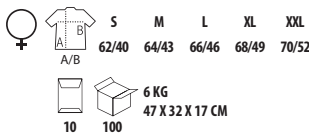

RÉFÉRENCES COULEURS SOLO Group

102 Blanc	145 Rouge	225 Bleu atoll	268 Kaki	285 Mint	309 Noir profond	321 Aqua	400 Orange
136 Rose orchidée	158 Corail	241 Royal	272 Vert prairie	300 Blanc chiné⁽¹⁾	318 Marine	350 Gris chiné⁽²⁾	712 Violet foncé
140 Fuchsia	167 Bordeaux foncé	244 Denim	280 Vert pomme	301 Jaune	319 French marine	384 Gris foncé