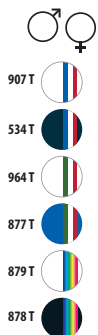

SOL'S CAMO
Men 01188
SOL'S CAMO
Women 01187

Jersey 150
100% coton semi-peigné
Ringspun

♂		S	M	L	XL	XXL
	A/B	70/48	72/51	74/54	76/57	78/61

	5 KG
10	50
	53 X 36 X 18 CM

♀		S	M	L	XL	XXL
	A/B	63/41	65/44	67/47	69/50	71/53

	5 KG
10	50
	49 X 52 X 22 CM

IMPRIMÉ ALL-OVER