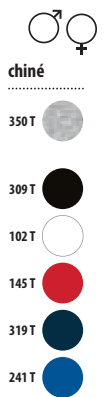

RÉFÉRENCES COULEURS SOLO Group

102 Blanc	145 Rouge	225 Bleu atoll	268 Kaki	285 Mint	309 Noir profond	321 Aqua	400 Orange
136 Rose orchidée	158 Corail	241 Royal	272 Vert prairie	300 Blanc chiné⁽¹⁾	318 Marine	350 Gris chiné⁽²⁾	712 Violet foncé
140 Fuchsia	167 Bordeaux foncé	244 Denim	280 Vert pomme	301 Jaune	319 French marine	384 Gris foncé