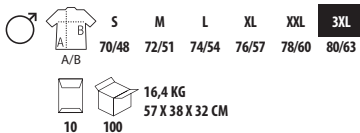

RÉFÉRENCES COULEURS SOLO Group

102 Blanc	145 Rouge	225 Bleu atoll	268 Kaki	285 Mint	309 Noir profond	321 Aqua	400 Orange
136 Rose orchidée	158 Corail	241 Royal	272 Vert prairie	300 Blanc chiné⁽¹⁾	318 Marine	350 Gris chiné⁽²⁾	712 Violet foncé
140 Fuchsia	167 Bordeaux foncé	244 Denim	280 Vert pomme	301 Jaune	319 French marine	384 Gris foncé