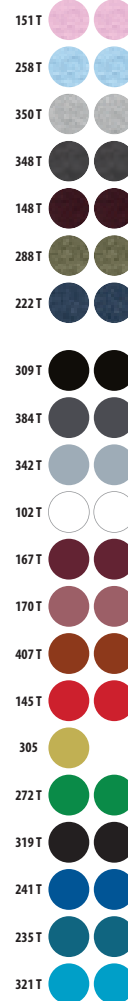

BEST FOR DTG
COUPÉ COUSU

chiné

TEE-SHIRTS