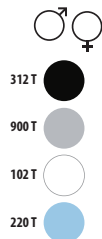

SOL'S BRISBANE FIT
02921

Oxford 130
70% coton - 30% polyester

	S	M	L	XL	XXL	3XL
A/B	77/52	78/54	78/56	79/58	79/60	80/62

	S	M	L	XL	XXL	3XL
cm	37-38	39-40	41-42	43-44	45-46	47-48

	6,7 KG
1	20
	55 X 36 X 17 CM