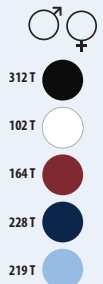

SOL'S EXCESS 17020

Popeline stretch 140
97% coton - 3% élasthanne

	XS	S	M	L	XL	XXL	3XL
A/B	62/45	64/48	66/51	68/54	70/57	72/60	73/63

4,3 KG
55 X 36 X 17 CM
1 20

SOL'S BROADWAY 17030

Popeline stretch 140
97% coton - 3% élasthanne

	S	M	L	XL	XXL	3XL	4XL	5XL
A/B	76/54	78/57	80/60	82/63	84/66	86/69	88/72	88/75

	S	M	L	XL	XXL	3XL	4XL	5XL
cm	37-38	39-40	41-42	43-44	45-46	47-48	49-50	50/51

6,1 KG
57 X 37 X 30 CM
1 20