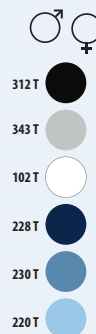

CHEMISES, PULLS,
CRAVATES ET TABLIERS

SOL'S BRISTOL 16050

Popeline polycoton 95
65% polyester - 35% coton

S	M	L	XL	XXL	3XL	4XL
77/56	78/60	79/64	80/68	81/72	82/76	83/80

S	M	L	XL	XXL	3XL	4XL
37-38	39-40	41-42	43-44	45-46	47-48	49-50

1	20	5,6 KG	57 X 37 X 30 CM

SOL'S ESCAPE 16070

Popeline polycoton 95
65% polyester - 35% coton

XS	S	M	L	XL	XXL	3XL
62/46	64/49	65/52	67/55	68/58	70/61	71/64

1	20	4,1 KG	55 X 36 X 17 CM

SOL'S BRISTOL FIT 02923

Popeline polycoton 100
65% polyester - 35% coton

S	M	L	XL	XXL	3XL
77/52	78/54	78/56	79/58	79/60	80/62

S	M	L	XL	XXL	3XL
37-38	39-40	41-42	43-44	45-46	47-48

1	20	5,6 KG	57 X 37 X 30 CM